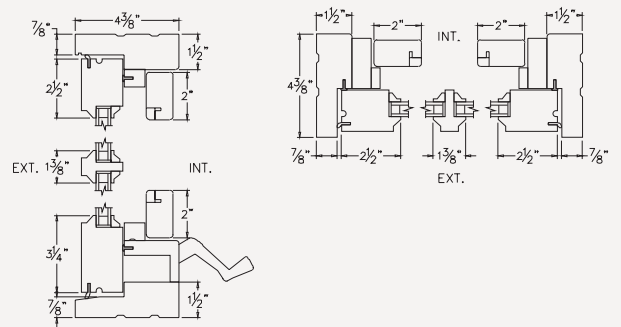

TRADITIONAL HINGED SCREEN