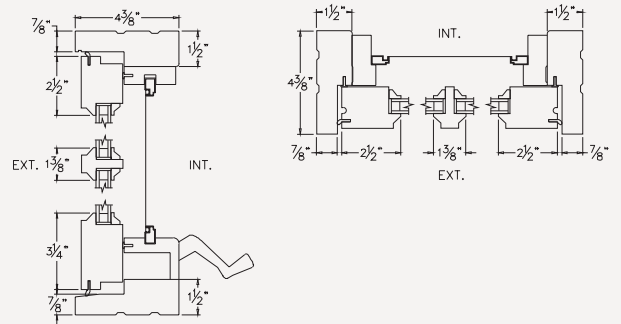

STANDARD SIZES & LITE BREAK-UP

		HORIZONTAL LITE BREAK-UP				
		1W		2W		
VERTICAL LITE BREAK-UP	2H	NET FRAME DIMENSION	ROUGH OPENING	NET FRAME DIMENSION	ROUGH OPENING	
			1'6" x 2'0"	1'6 1/2" x 2' 1/2"	2'0" x 2'0"	2' 1/2" x 2' 1/2"
			1'6" x 2'6"	1'6 1/2" x 2'6 1/2"	2'0" x 2'6"	2' 1/2" x 2'6 1/2"
			1'6" x 3'0"	1'6 1/2" x 3' 1/2"	2'0" x 3'0"	2' 1/2" x 3' 1/2"
					2'6" x 2'0"	2'6 1/2" x 2' 1/2"
					2'6" x 2'6"	2'6 1/2" x 2'6 1/2"
				2'6" x 3'0"	2'6 1/2" x 3' 1/2"	
				3'0" x 2'0"	3' 1/2" x 2' 1/2"	
				3'0" x 2'6"	3' 1/2" x 2'6 1/2"	
				3'0" x 3'0"	3' 1/2" x 3' 1/2"	
	3H		NET FRAME DIMENSION	ROUGH OPENING	NET FRAME DIMENSION	ROUGH OPENING
		1'6" x 3'6"	1'6 1/2" x 3'6 1/2"	2'0" x 3'6"	2' 1/2" x 3'6 1/2"	
		1'6" x 4'0"	1'6 1/2" x 4' 1/2"	2'0" x 4'0"	2' 1/2" x 4' 1/2"	
		1'6" x 4'6"	1'6 1/2" x 4'6 1/2"	2'0" x 4'6"	2' 1/2" x 4'6 1/2"	
				2'6" x 3'6"	2'6 1/2" x 3'6 1/2"	
				2'6" x 4'0"	2'6 1/2" x 4' 1/2"	
			2'6" x 4'6"	2'6 1/2" x 4'6 1/2"		
			3'0" x 3'6"	3' 1/2" x 3'6 1/2"		
			3'0" x 4'0"	3' 1/2" x 4' 1/2"		
			3'0" x 4'6"	3' 1/2" x 4'6 1/2"		
4H		NET FRAME DIMENSION	ROUGH OPENING	NET FRAME DIMENSION	ROUGH OPENING	
		1'6" x 5'0"	1'6 1/2" x 5' 1/2"	2'0" x 5'0"	2' 1/2" x 5' 1/2"	
		1'6" x 5'6"	1'6 1/2" x 5'6 1/2"	2'0" x 5'6"	2' 1/2" x 5'6 1/2"	
		1'6" x 6'0"	1'6 1/2" x 6' 1/2"	2'0" x 6'0"	2' 1/2" x 6' 1/2"	
				2'6" x 5'0"	2'6 1/2" x 5' 1/2"	
				2'6" x 5'6"	2'6 1/2" x 5'6 1/2"	
			2'6" x 6'0"	2'6 1/2" x 6' 1/2"		
			3'0" x 5'0"	3' 1/2" x 5' 1/2"		
			3'0" x 5'6"	3' 1/2" x 5'6 1/2"		
			3'0" x 6'0"	3' 1/2" x 6' 1/2"		

MINIMUM EGRESS DIMENSIONS

Dyad operator 2'6" x 3'6" or 3'6" x 2'6"
 Single arm 3'0" x 3'6" or 4'0" x 2'6"

All window sizes available as 1 Lites
 Custom lite cut configurations available

SECTION DETAILS

TRADITIONAL ALUMINUM SCREEN

TRADITIONAL HINGED SCREEN

TRADITIONAL PULL DOWN SCREEN